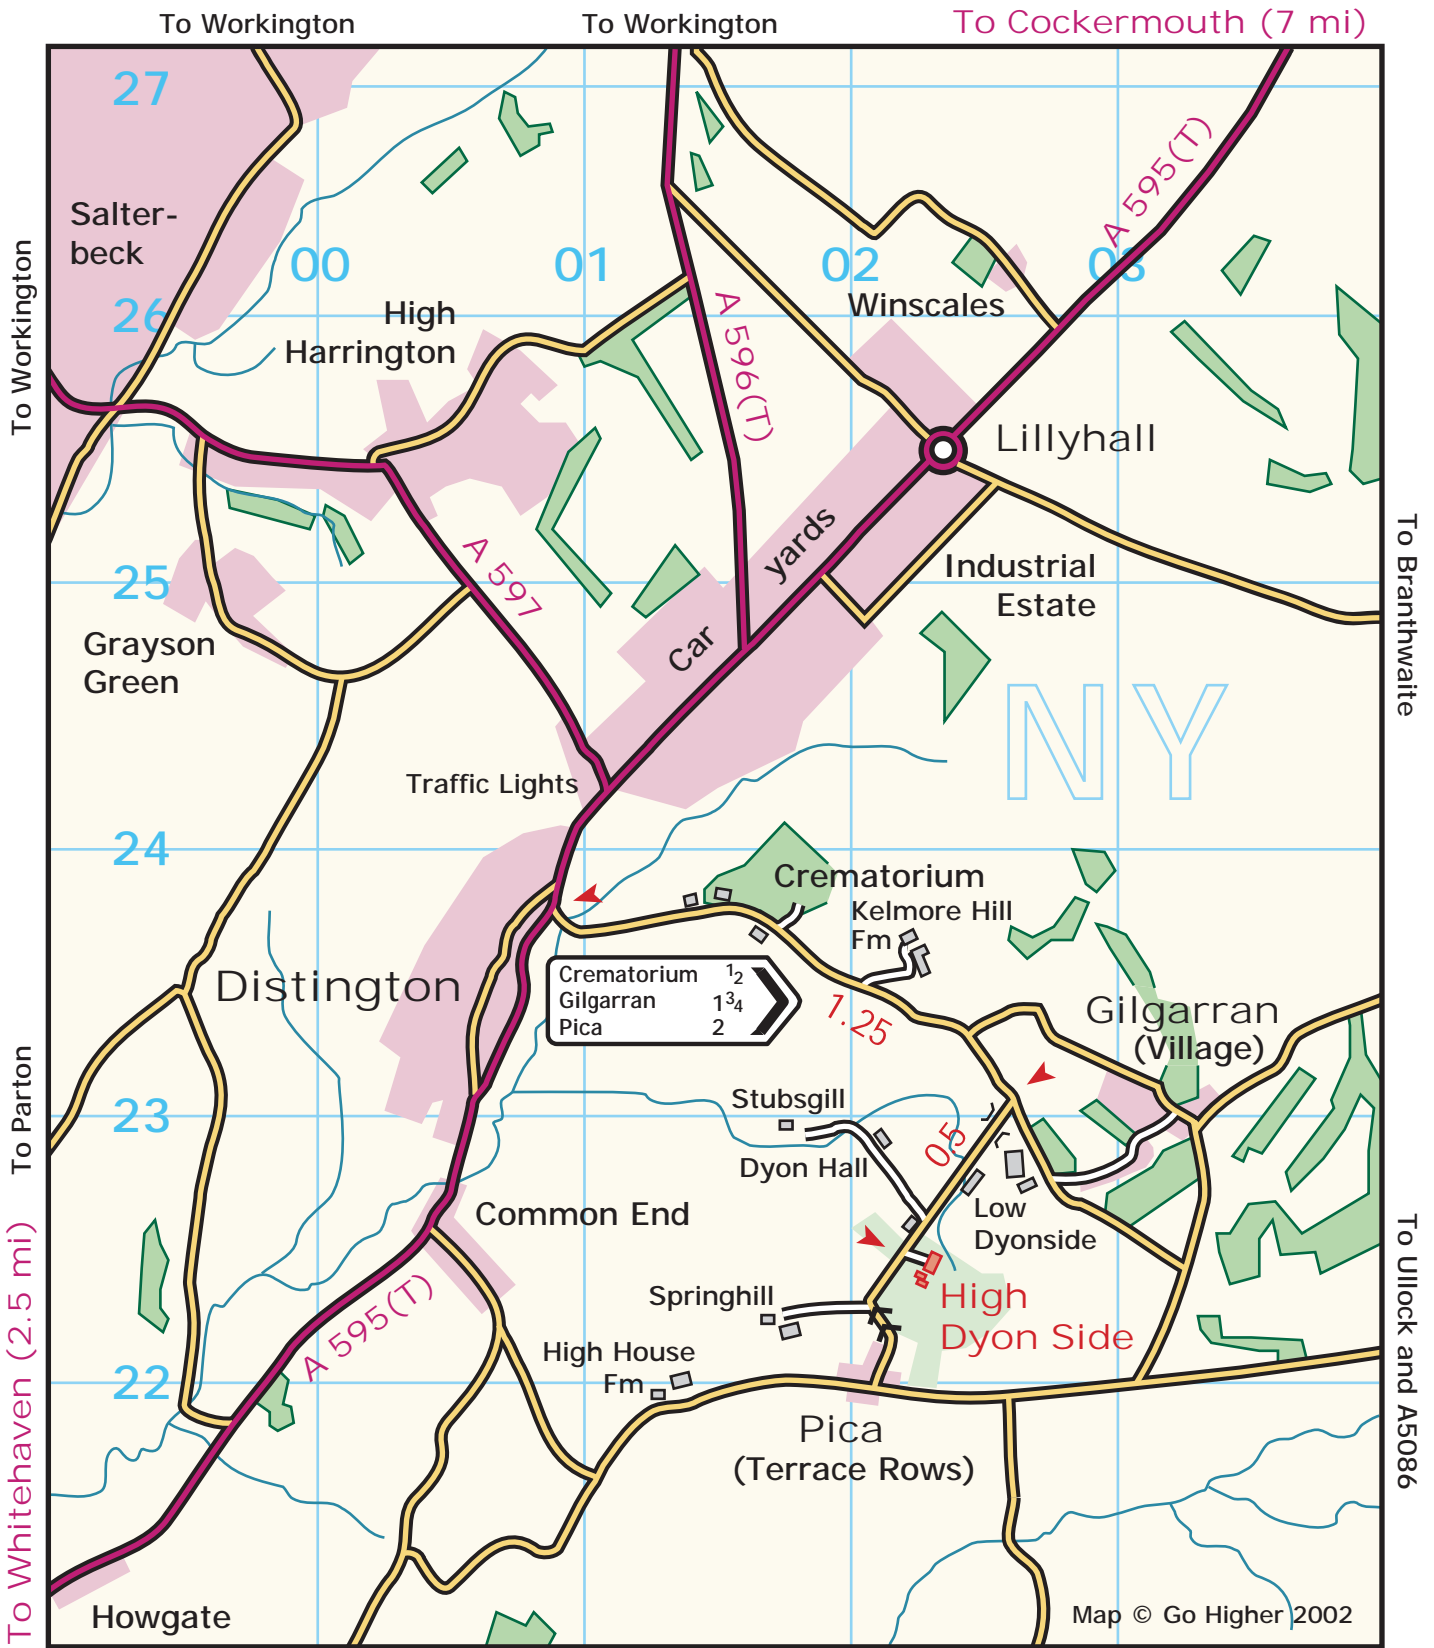

High Dyon Side Location Map

Note: Not all roads, towns, junctions or features are shown.

To Whitehaven

1 0 Kilometres 1 2 3

1 0 Miles 1 2